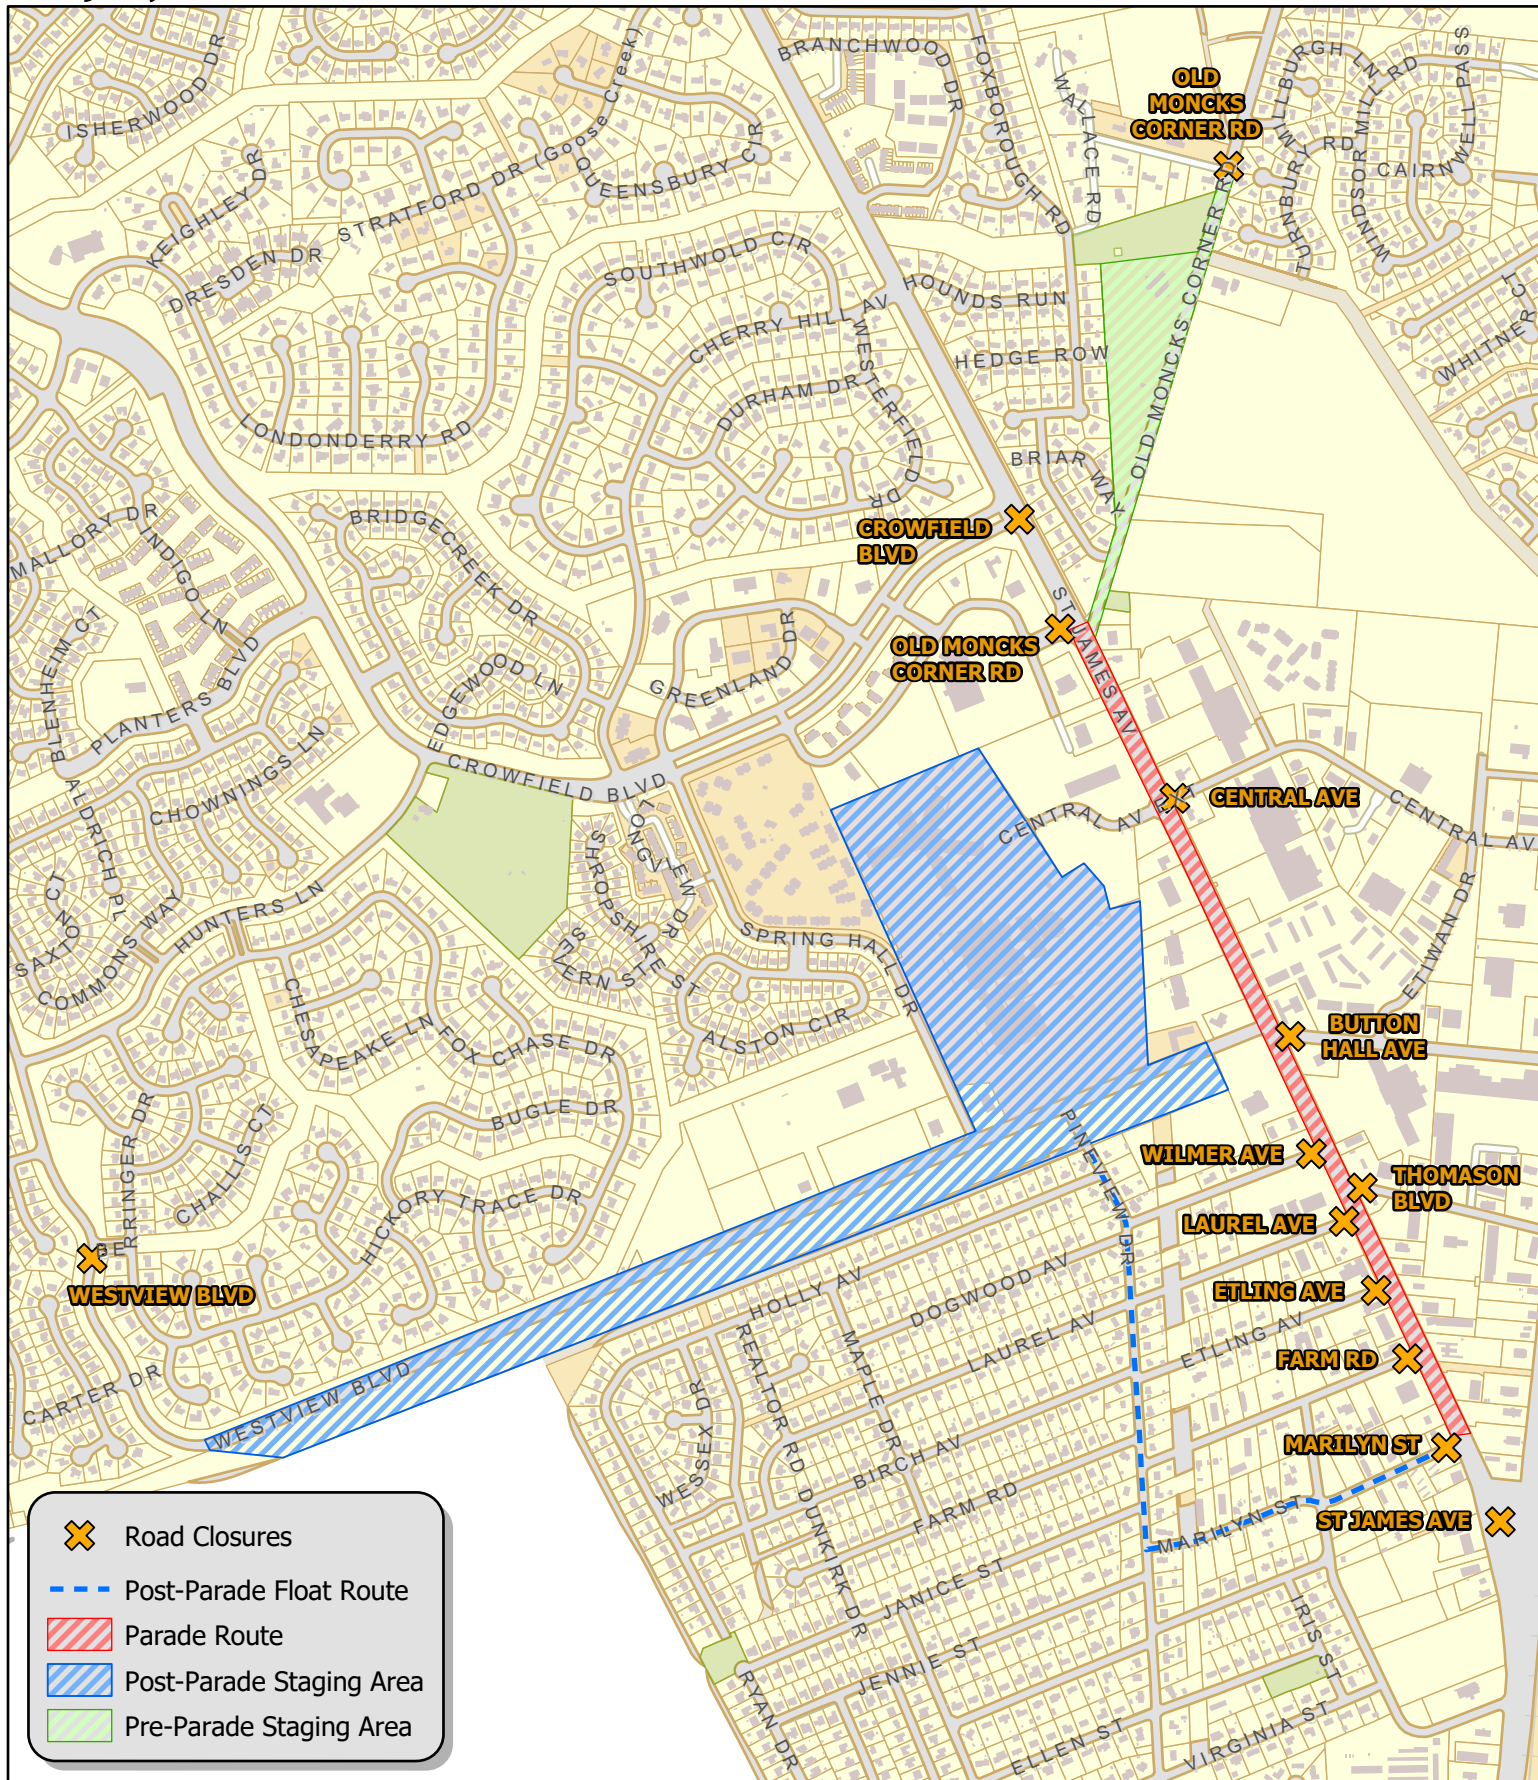

City of Goose Creek Christmas Parade Route

-  Road Closures
-  Post-Parade Float Route
-  Parade Route
-  Post-Parade Staging Area
-  Pre-Parade Staging Area